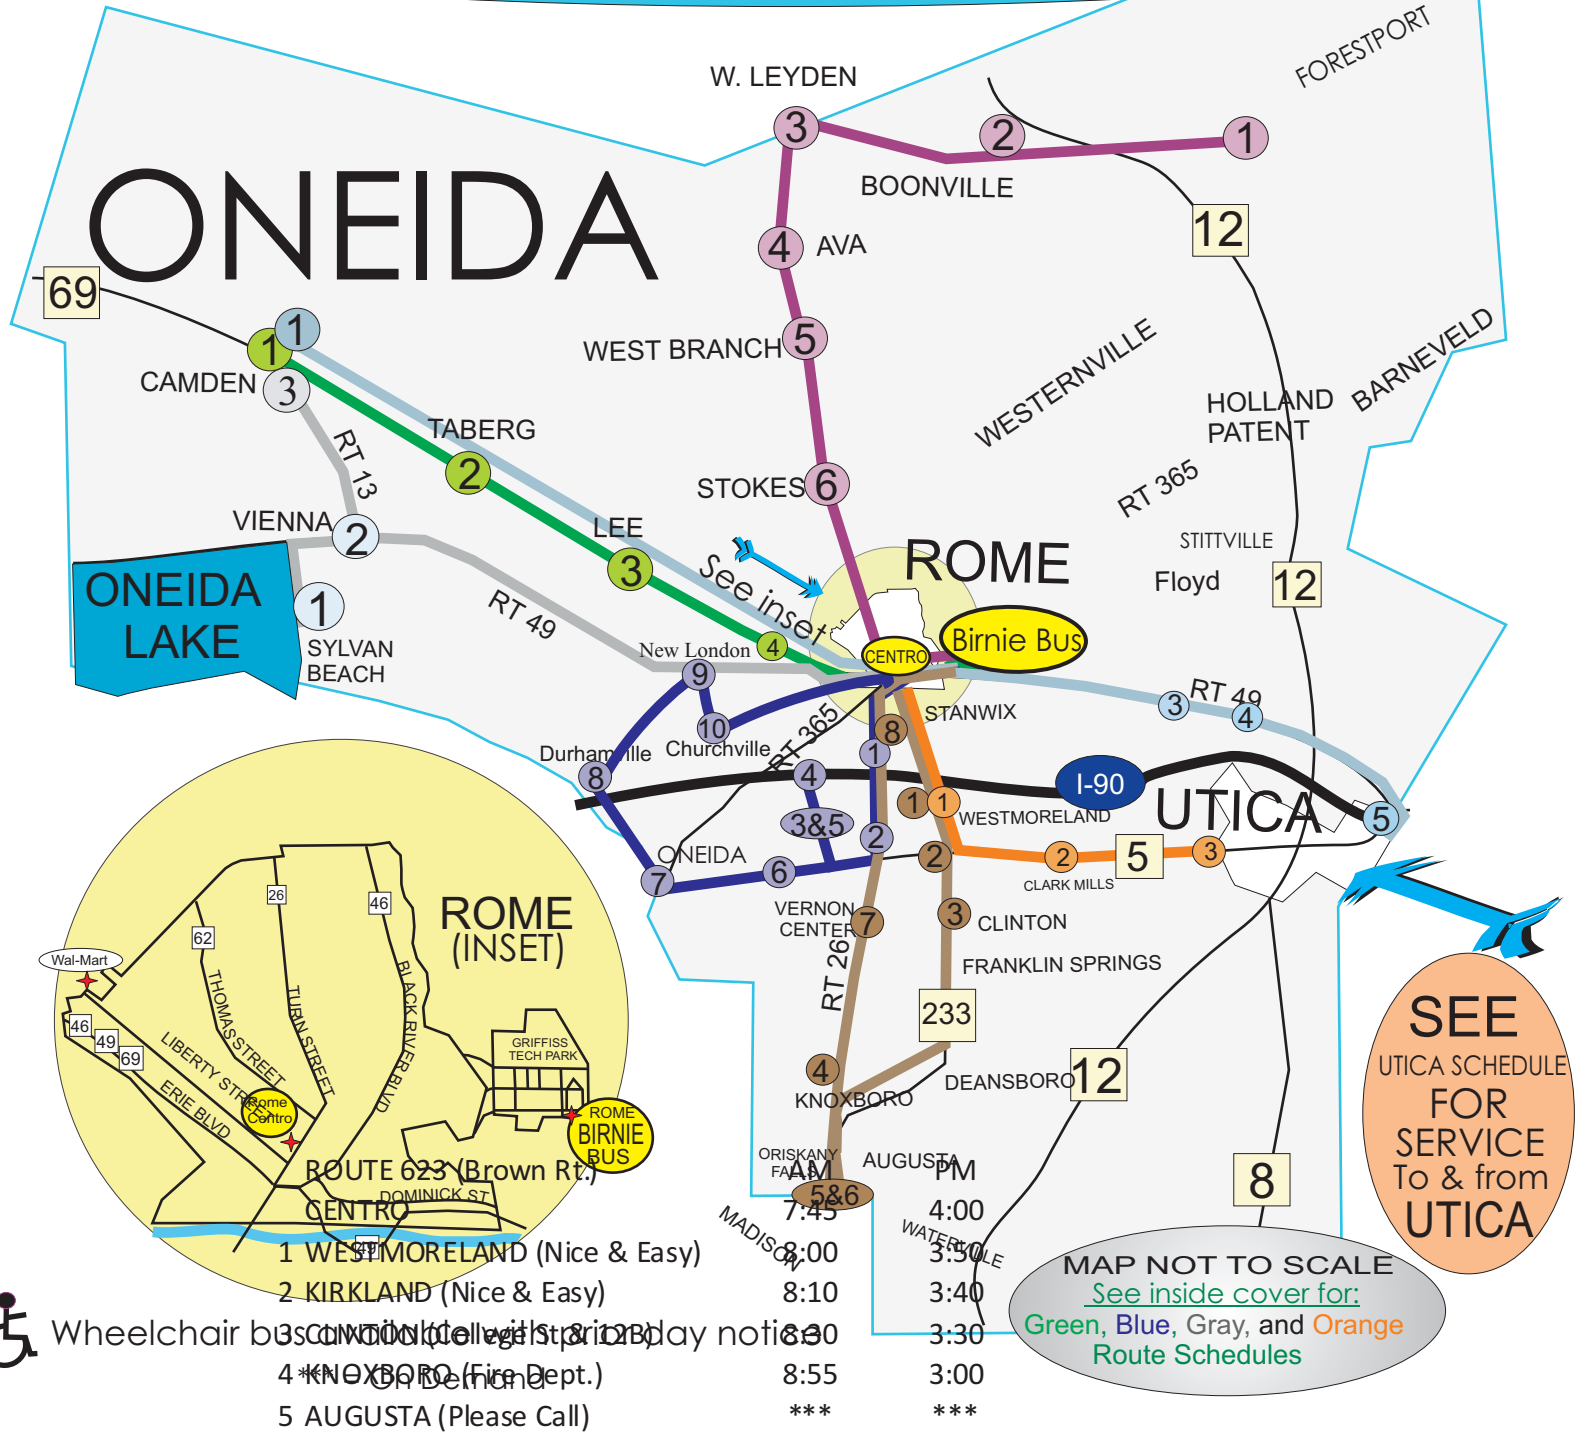

ROUTE 545 (Lt Blue Rt.)		AM	PM
	1 CAMDEN	6:30	***
C	2 ROME CENTRO	7:15	1:00
	3 WHITESBORO (Please Call)	7:55	1:20
	4 YORKVILLE (Please Call)	8:00	1:30
	5 UTICA TRAIN STATION	9:00	1:40
	4 YORKVILLE (Please Call)	9:05	2:25
	3 WHITESBORO (Please Call)	9:10	2:30
C	2 ROME CENTRO	9:30	3:00
	1 CAMDEN	XXX	4:05

B = Birnie Bus terminal

C = Rome Centro

SERVICE ROUTE MAP TO AND FROM ROME

ONEIDA Service to Rome

ROUTE 502 (Blue Rt.)		AM	PM
B	ROME BIRNIE BUS	7:50	4:15
1	LOW ELL (4 Corners Garage)	8:05	4:05
2	VERNON CENTER (Park)	8:15	3:50
3	VERNON (Nice & Easy)	8:25	3:40
4	VERONA (Joels Steak House)	9:30	2:30
5	VERNON (Nice & Easy)	9:35	2:25
6	SHERRILL (Sav-On Gas Station)	9:40	2:20
7	ONEIDA (Phillip sons)	9:45	2:15
8	DURHAMVILLE (Ryans)	9:55	2:00
9	NEW LONDON (Satch's Tavern)	10:10	1:50
10	CHURCHVILLE (Gazebo)	10:15	1:45
C	CENTRO	10:30	1:30

ROUTE 620 (ORANGE Rt.)		AM	PM
C	CENTRO	10:15	12:30
1	WESTMORELAND (233 & Cooper St.)	10:40	12:50
2	CLARKMILLS (South St.)	10:50	1:00
3	SANGERTOWN (Macy's Entrance)	11:00	1:10
3	SANGERTOWN (Macy's Entrance)	11:00	1:20
2	CLARKMILLS (South St.)	11:15	1:35
1	WESTMORELAND (233 & Cooper St.)	11:20	1:45
C	CENTRO	11:40	2:00

ROUTE DEVIATION

Oneida County Rural Public Transportation will deviate from the route not more than 3/4 mile to get those individuals who cannot get to a scheduled stop. Call for reservations by the end of regular business hours of the day before the ride is needed at: (315) 336-3950 ext. 304 (9am - 2pm)