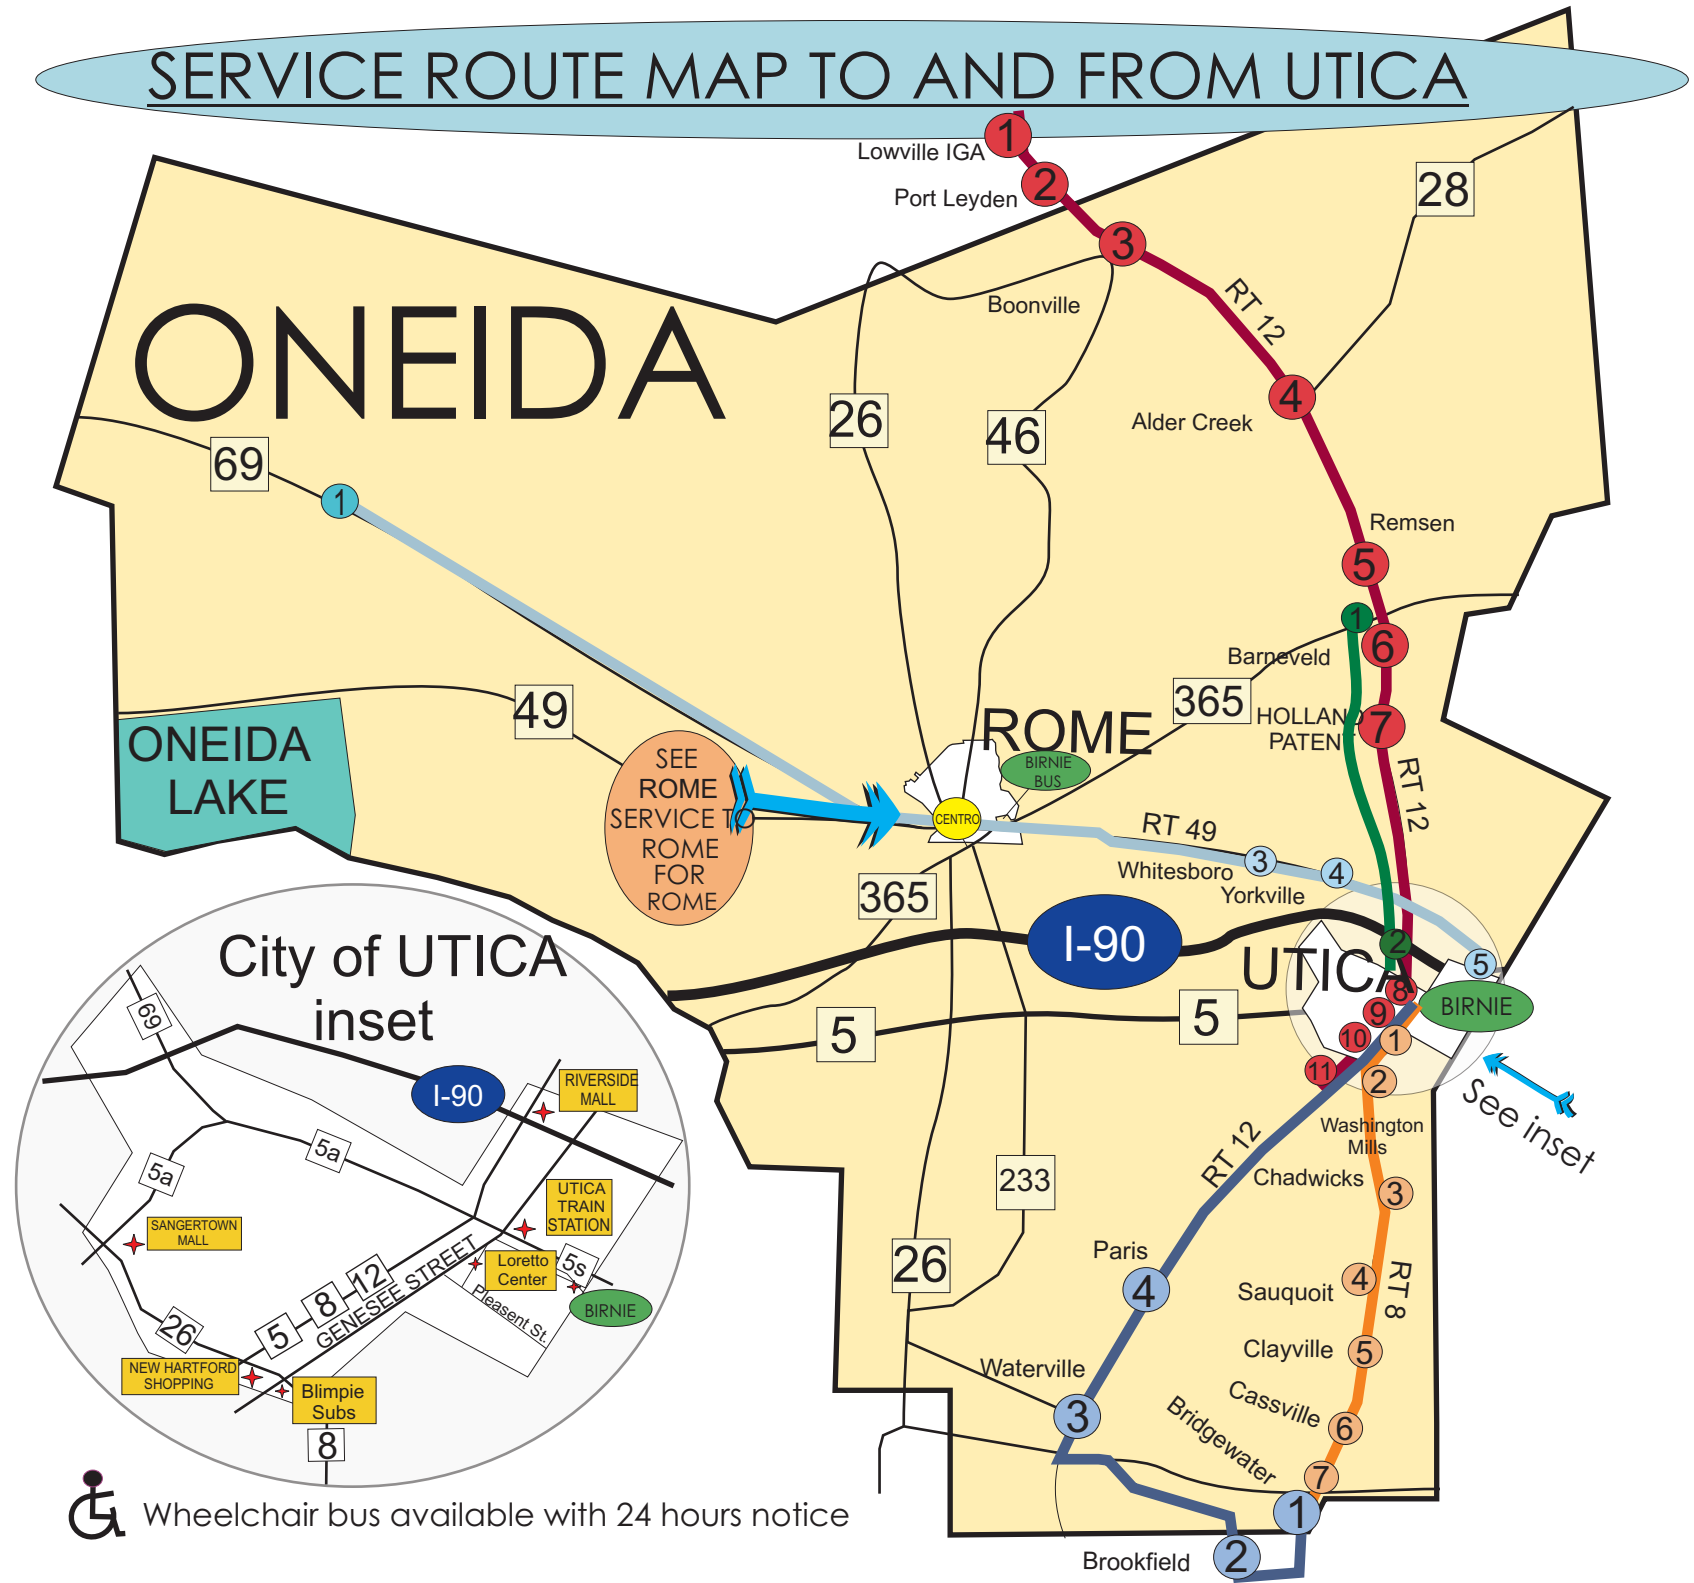

ONEIDA Service to Utica

(Routes South and East of Rome)

ROUTE 406 (Orange Rt.)	AM	PM
B UTICA BIRNIE BUS	8:05	1:45
1 NEWHARTFORD (Blimpie)	8:45	2:05
2 WASHINGTON MILLS (Toni's Pizza)	8:50	2:10
3 CHADWICKS (Ice Cream Factory)	9:00	2:15
4 SAUQUOIT (Orchard Hall)	9:05	2:20
5 CLAYVILLE (Fire Dept)	9:10	2:25
6 CASSVILLE (Fire Dept)	9:20	2:30
7 BRIDGEWATER (Nice & Easy)	9:25	2:40
6 CASSVILLE (Fire Dept)	9:35	2:45
5 CLAYVILLE (Fire Dept)	9:40	2:50
4 SAUQUOIT (Orchard Hall)	9:45	3:05
3 CHADWICKS (Ice Cream Factory)	9:50	3:10
2 WASHINGTON MILLS (Toni's Pizza)	9:55	3:15
1 NEWHARTFORD (Blimpie)	10:00	3:20
B UTICA BIRNIE BUS	10:25	4:00

ROUTE 409 (Navy Blue Rt.)	AM	PM
1 BRIDGEWATER (Nice & Easy)	7:00	4:00
2 BROOKFIELD (Post Office)	7:25	3:30
3 WATERVILLE (Fire dept)	7:45	3:20
4 PARIS (Fire dept)	8:00	3:00
B UTICA BIRNIE BUS	9:00	2:00

ROUTE 545 (Lt Blue Rt.)	AM	PM
1 CAMDEN	6:30	***
C 2 ROME CENTRO	7:15	1:00
3 WHITESBORO (Please Call)	7:55	1:20
4 YORKVILLE (Please Call)	8:00	1:30
5 UTICA TRAIN STATION	9:00	1:40
4 YORKVILLE (Please Call)	9:05	2:25
3 WHITESBORO (Please Call)	9:10	2:30
C 2 ROME CENTRO	9:30	3:00
1 CAMDEN	XXX	4:05

Wheelchair bus available with 24 hours notice